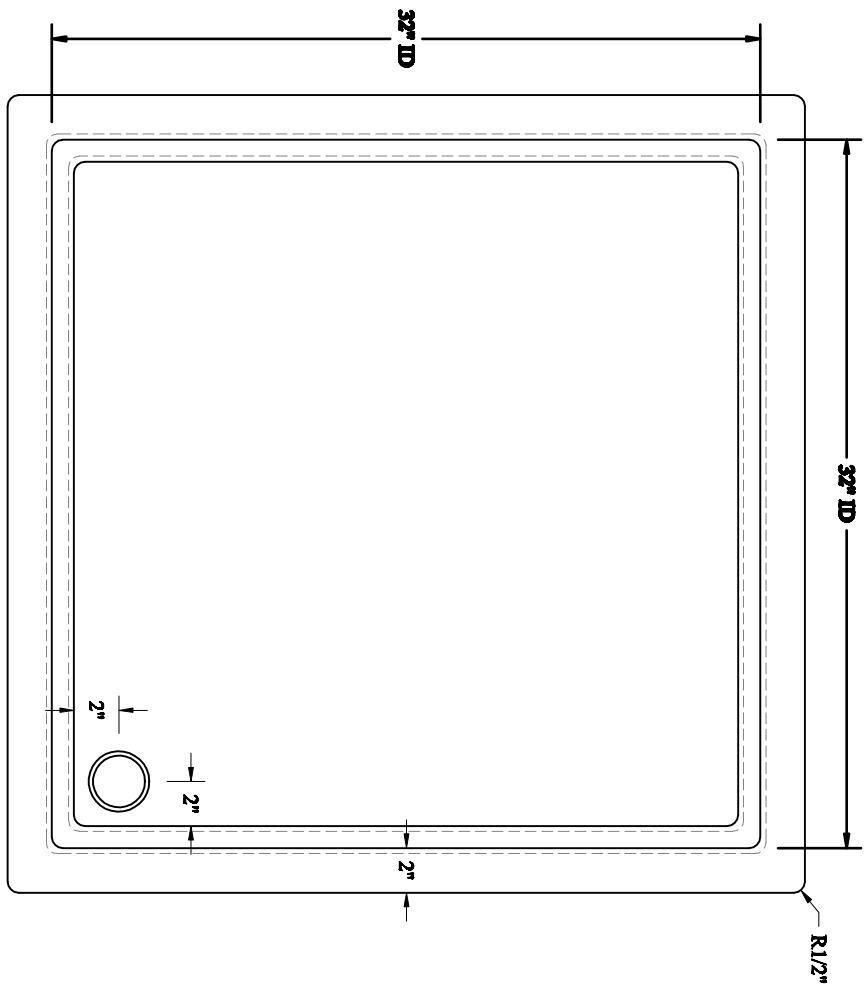

**HYDRO
COMPOSITES, L.L.C.**

**BROODSTOCK HOLDING TANK
ISOMETRIC VIEW**

Date	Scale	Dwg. No.	Page	Rev.
10-01-09	NTS	Broodstock Tank	- / -	3
Drwn	Chkd	FBT-100.D		
SSB	CLM			

CONFIDENTIAL

**HYDRO
COMPOSITES, L.L.C.**

BROODSTOCK HOLDING TANK

FRONT VIEW

Date	Scale	Dwg. No.	Page	Rev.
10-01-09	1/2" = 1'-0"	Broodstock Tank FBT-100.D	1 / 2	3
Drwn SSB	Chkd CLM			

CONFIDENTIAL

**HYDRO
COMPOSITES, L.L.C.**

BROODSTOCK HOLDING TANK

TOP VIEW

Date	10-01-09	Scale	1/2" = 1'-0"	Dwg. No.	Broodstock Tank FBT-100.D	Page	2 / 2	Rev.	3
Drwn	SSB	Chkd	CLM						

CONFIDENTIAL