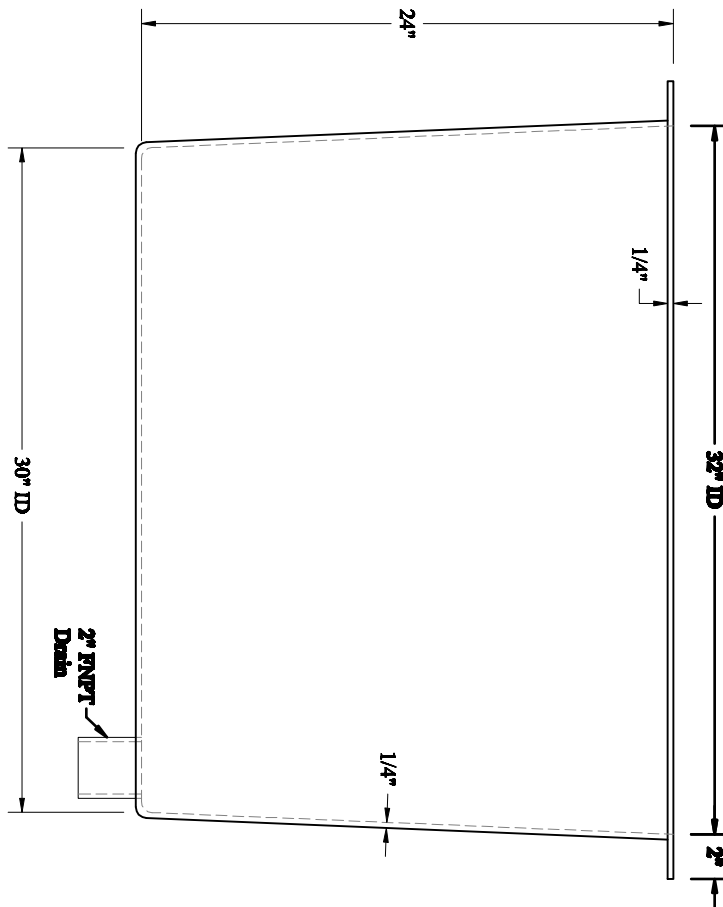

**HYDRO
COMPOSITES, L.L.C.**

**BROODSTOCK HOLDING TANK
ISOMETRIC VIEW**

Date	Scale	Dwg. No.	Page	Rev.
10-01-09	NTS	Broodstock Tank	- / -	3
Drwn	Chkd	FBT-100.D		
SSB	CLM			

CONFIDENTIAL

**HYDRO
COMPOSITES, L.L.C.**

BROODSTOCK HOLDING TANK

FRONT VIEW

Date	Scale	Dwg. No.	Page	Rev.
10-01-09	1/2" = 1'-0"	Broodstock Tank FBT-100.D	1 / 2	3
Drwn SSB	Chkd CLM			

CONFIDENTIAL

**HYDRO
COMPOSITES, L.L.C.**

BROODSTOCK HOLDING TANK

TOP VIEW

Date	10-01-09	Scale	1/2" = 1'-0"	Dwg. No.	Broodstock Tank FBT-100.D	Page	2 / 2	Rev.	3
Drwn	SSB	Chkd	CLM						

CONFIDENTIAL