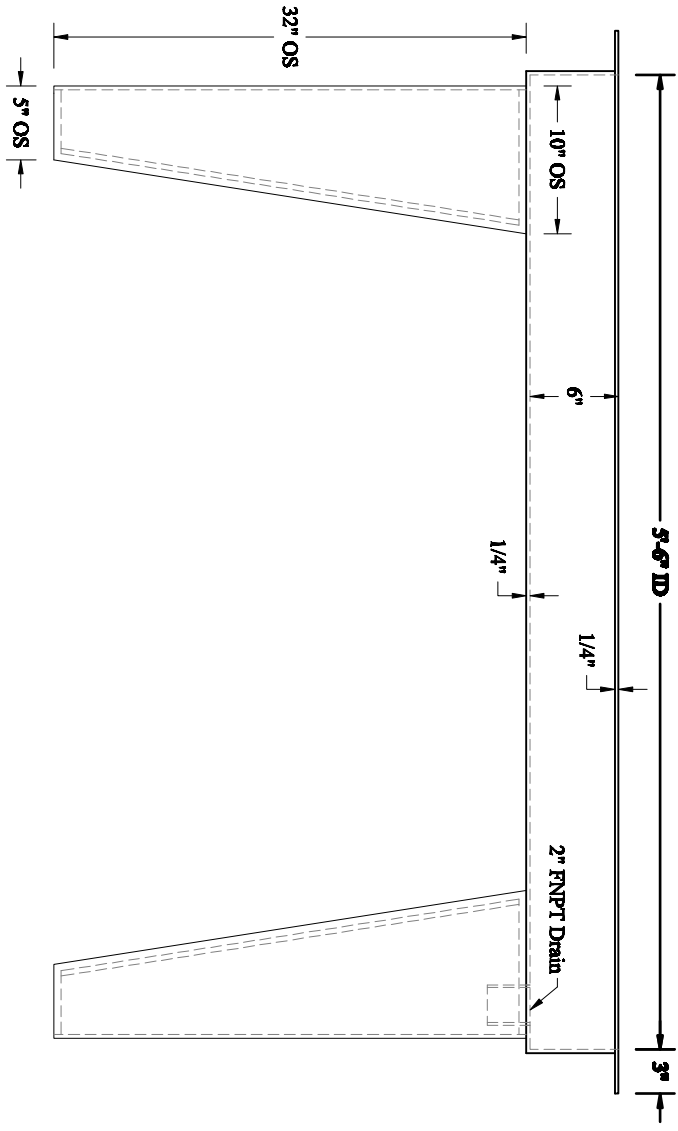

Galcoat; Ferro Black 944-B-096

**HYDRO
COMPOSITES, L.L.C.**

**SPAWNING SINK
ISOMETRIC VIEW**

Date	Scale	Dwg. No.	Page	Rev.
10-2-09	NTS	Spawning Sink FBT-50.D	- / -	4
Drwn SSB	Chkd CLM			

CONFIDENTIAL

**HYDRO
COMPOSITES, L.L.C.**

SPAWNING SINK

FRONT VIEW

Date	10-2-09	Scale	1" = 1'-0"	Dwg. No.	Spawning Sink FBT-50.D	Page	1 / 2	Rev.	4
Drwn	SSB	Chkd	CLM						

CONFIDENTIAL

**HYDRO
COMPOSITES, L.L.C.**

SPAWNING SINK

TOP VIEW

Date	10-2-09	Scale	1" = 1'-0"	Dwg. No.	Spawning Sink FBT-50.D	Page	2 / 2	Rev.	4
Drwn	SSB	Chkd	CLM						