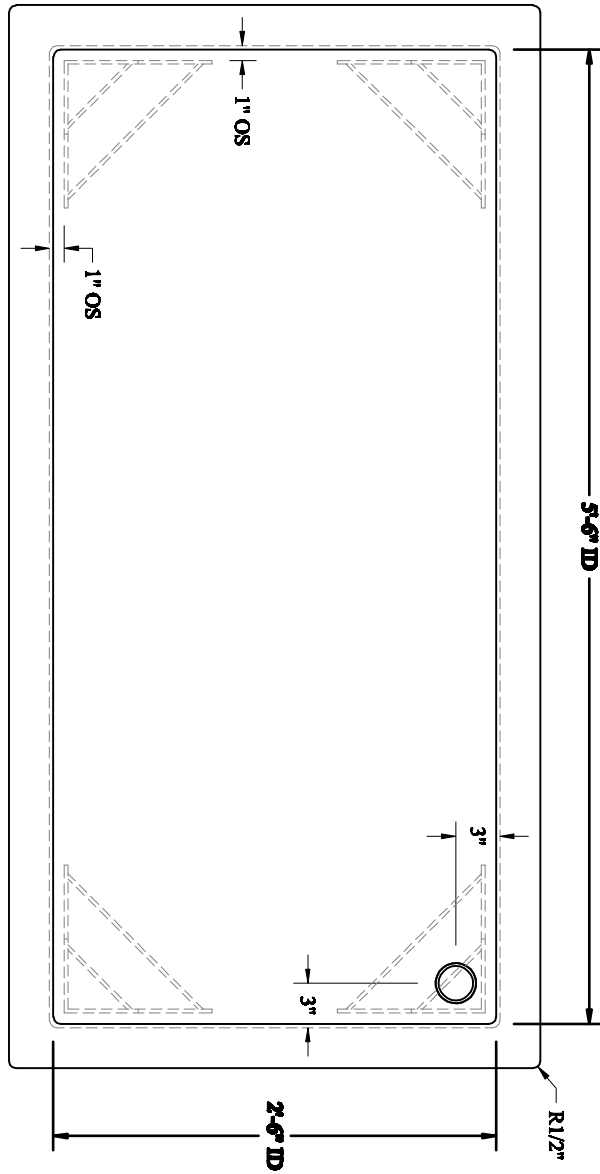

Galcoat; Ferro Black 944-B-096

**HYDRO
COMPOSITES, L.L.C.**

**SPAWNING SINK
ISOMETRIC VIEW**

Date	Scale	Dwg. No.	Page	Rev.
10-2-09	NTS	Spawning Sink FBT-50.D	- / -	4
Drwn SSB	Chkd CLM			

CONFIDENTIAL

**HYDRO
COMPOSITES, L.L.C.**

SPAWNING SINK

FRONT VIEW

Date	10-2-09	Scale	1" = 1'-0"	Dwg. No.	Spawning Sink FBT-50.D	Page	1 / 2	Rev.	4
Drwn	SSB	Chkd	CLM						

CONFIDENTIAL

**HYDRO
COMPOSITES, L.L.C.**

SPAWNING SINK

TOP VIEW

Date	10-2-09	Scale	1" = 1'-0"	Dwg. No.	Spawning Sink FBT-50.D	Page	2 / 2	Rev.	4
Drwn	SSB	Chkd	CLM						