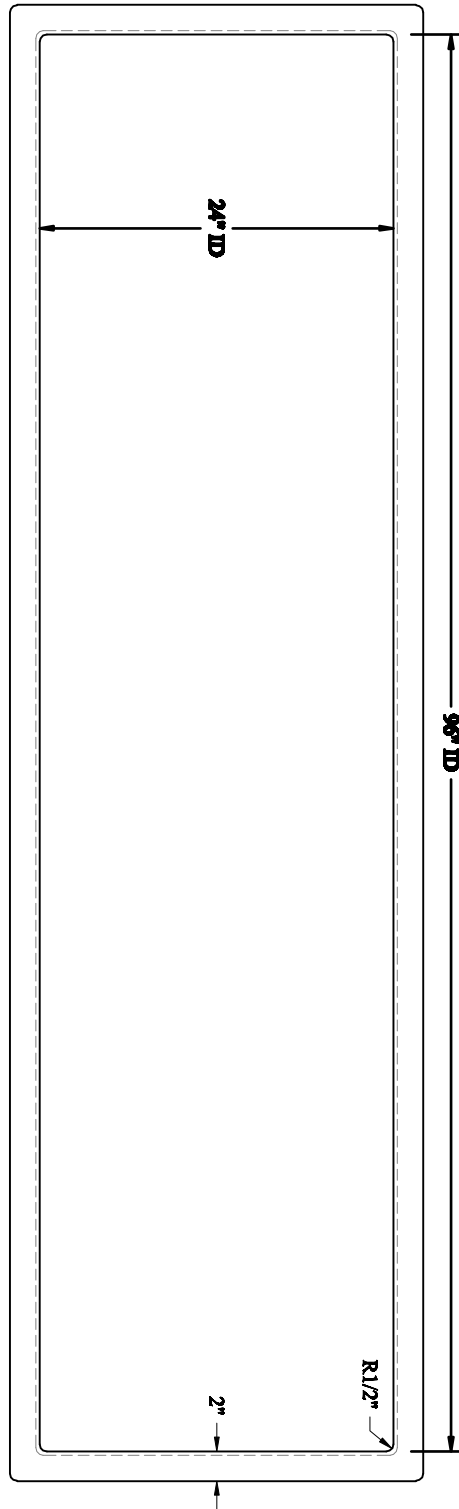

**HYDRO
COMPOSITES, L.L.C.**

96 x 24 x 12 TANK FBT-120

ISOMETRIC VIEW

Date 12-30-09	Scale NTS	Dwg. No. FBT-120	Page -	Rev. 1
Drwn SSB	Chkd CLM			

CONFIDENTIAL

**HYDRO
COMPOSITES, L.L.C.**

96 x 24 x 12 TANK FBT-120

FRONT VIEW

Date	Scale	Dwg. No.	Page	Rev.
12-30-09	1/2" = 1'-0"	FBT-120	1	1
Drwn SSB	Chkd CLM		2	

CONFIDENTIAL

**HYDRO
COMPOSITES, L.L.C.**

96 x 24 x 12 TANK FBT-120

TOP VIEW

Date	Scale	Dwg. No.	Page	Rev.
12-30-09	1/2" = 1'-0"	FBT-120	2 / 2	1
Drwn SSB	Chkd CLM			