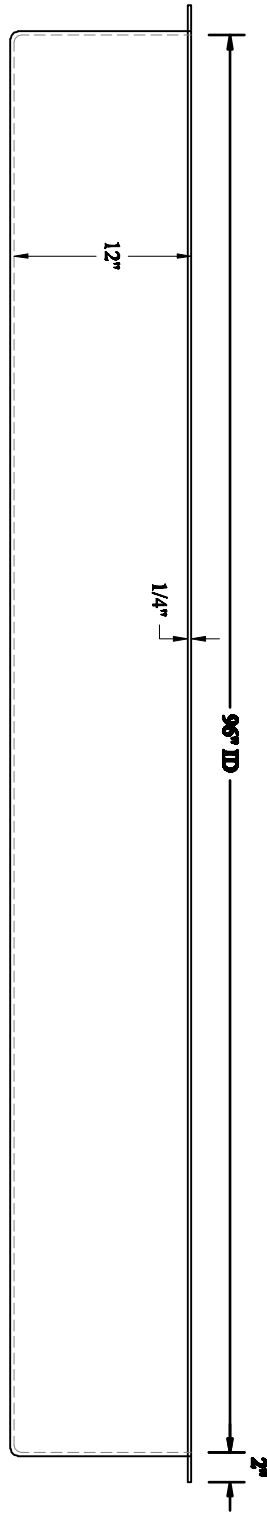

**HYDRO
COMPOSITES, L.L.C.**

96 x 24 x 12 TANK FBT-120

ISOMETRIC VIEW

Date 12-30-09	Scale NTS	Dwg. No. FBT-120	Page -	Rev. 1
Drwn SSB	Chkd CLM			

CONFIDENTIAL

**HYDRO
COMPOSITES, L.L.C.**

96 x 24 x 12 TANK FBT-120

FRONT VIEW

Date	Scale	Dwg. No.	Page	Rev.
12-30-09	1/2" = 1'-0"	FBT-120	1	1
Drwn SSB	Chkd CLM		2	

CONFIDENTIAL

**HYDRO
COMPOSITES, L.L.C.**

96 x 24 x 12 TANK FBT-120

TOP VIEW

Date	Scale	Dwg. No.	Page	Rev.
12-30-09	1/2" = 1'-0"	FBT-120	2 / 2	1
Drwn SSB	Chkd CLM			