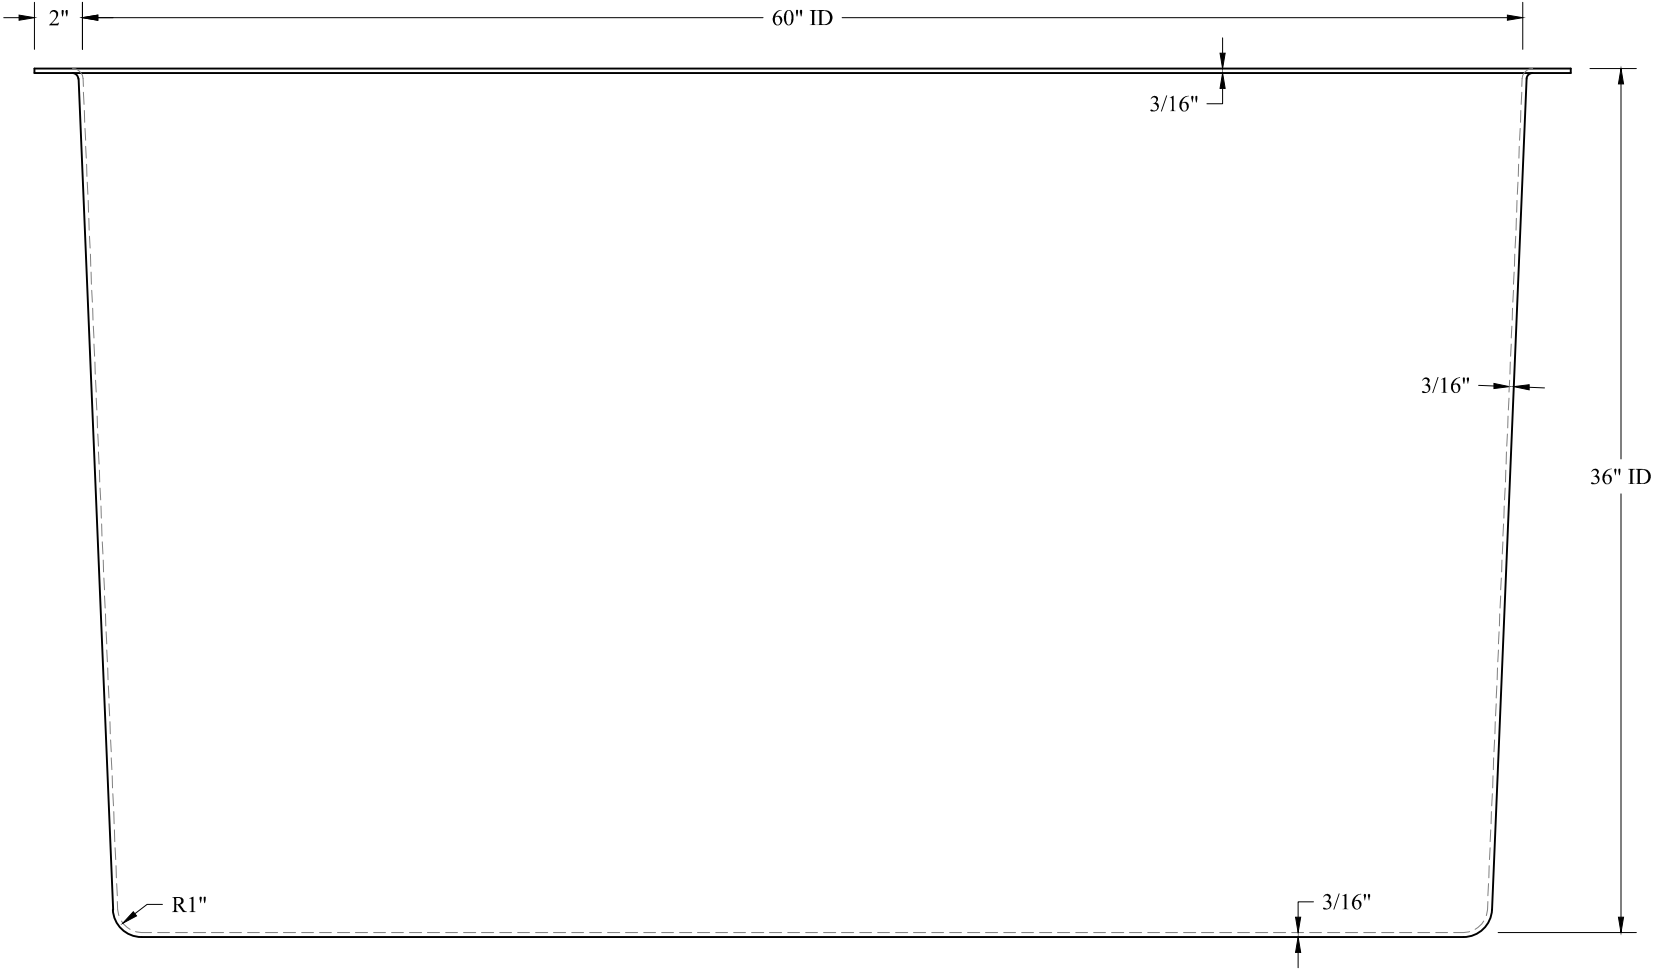

**HYDRO
COMPOSITES, L.L.C.**

60"ID x 36" DEEP 440 GAL TANK

ISOMETRIC VIEW

Date	11-23-12	Scale	NTS	Dwg. No.	FRT-440	Page	- / -	Rev.	1
Drwn	SSB	Chk'd	CLM						

CONFIDENTIAL

CONFIDENTIAL

60" ID x 36" DEEP 440 GAL TANK

FRONT VIEW

Date	Scale	Dwg. No.	Page	Rev.
11-23-12	1 1/2" = 1'-0"		1	1
Drwn	Chkd		2	
SSB	CLM			

FRT-440

**HYDRO
COMPOSITES, L.L.C.**

60" ID x 36" DEEP 440 GAL TANK

TOP VIEW

Date	11-23-12	Scale	1" = 1'-0"	Dwg. No.		Page	2 / 2	Rev.	1
Drwn	SSB	Chkd	CLM		FRT-440				